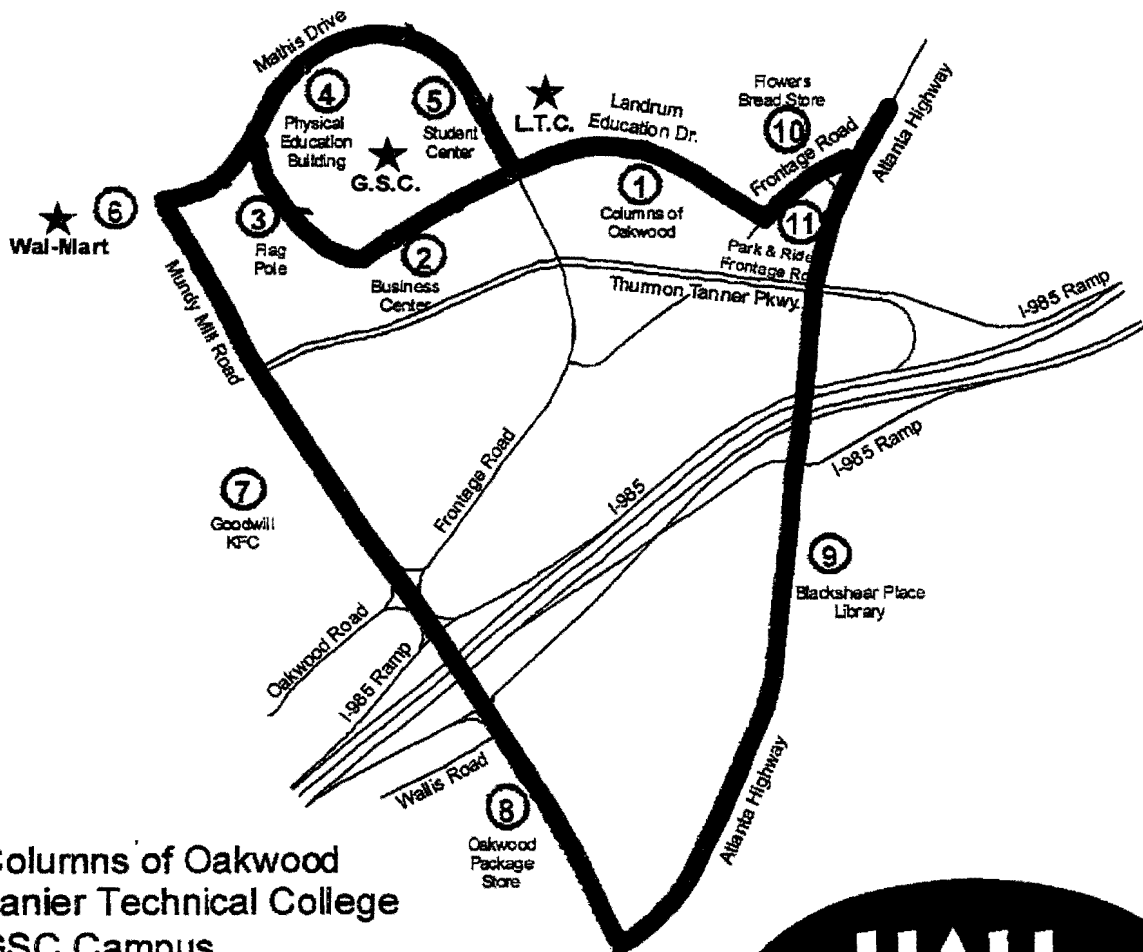

# HALL AREA TRANSIT ROUTE 7

## GAINESVILLE STATE COLLEGE- LANIER TECHNICAL COLLEGE- BLACKSHEAR PLACE LIBRARY

- Columns of Oakwood
- Lanier Technical College
- GSC Campus
- Wal-Mart
- Goodwill
- Oakwood Package Store
- Blackshear Place Library
- Flowers Bread Store
- Park & Ride

ROUTE 2						
	PARK & RIDE (FRONTAGE)	GSC	WAL-MART / SAM'S	GOODWILL	BLACKSHERE PLACE LIBRARY	PARK & RIDE (FRONTAGE)
<b>A.M.</b>	6:50	6:54	6:58	7:00	7:04	7:07
	7:10	7:14	7:18	7:20	7:24	7:27
	7:30	7:34	7:38	7:40	7:44	7:47
	7:50	7:54	7:58	8:00	8:04	8:07
	8:10	8:14	8:18	8:20	8:24	8:27
	8:30	8:34	8:38	8:40	8:44	8:47
	8:50	8:54	8:58	9:00	9:04	9:07
	9:10	9:14	9:18	9:20	9:24	9:27
	9:30	9:34	9:38	9:40	9:44	9:47
	9:50	9:54	9:58	10:00	10:04	10:07
	10:10	10:14	10:18	10:20	10:24	10:27
	10:30	10:34	10:38	10:40	10:44	10:47
	10:50	10:54	10:58	11:00	11:04	11:07
	11:10	11:14	11:18	11:20	11:24	11:27
	11:30	11:34	11:38	11:40	11:44	11:47
<b>P.M.</b>	11:50	11:54	11:58	12:00	12:04	12:07
	12:10	12:14	12:18	12:20	12:24	12:27
	12:30	12:34	12:38	12:40	12:44	12:47
	12:50	12:54	12:58	1:00	1:04	1:07
	1:10	1:14	1:18	1:20	1:24	1:27
	1:30	1:34	1:38	1:40	1:44	1:47
	1:50	1:54	1:58	2:00	2:04	2:07
	2:10	2:14	2:18	2:20	2:24	2:27
	2:30	2:34	2:38	2:40	2:44	2:47
	2:50	2:54	2:58	3:00	3:04	3:07
	3:10	3:14	3:18	3:20	3:24	3:27
	3:30	3:34	3:38	3:40	3:44	3:47
	3:50	3:54	3:58	4:00	4:04	4:07
	4:10	4:14	4:18	4:20	4:24	4:27
	4:30	4:34	4:38	4:40	4:44	4:47
4:50	4:54	4:58	5:00	5:04	5:07	
5:10	5:14	5:18	5:20	5:24	5:30	