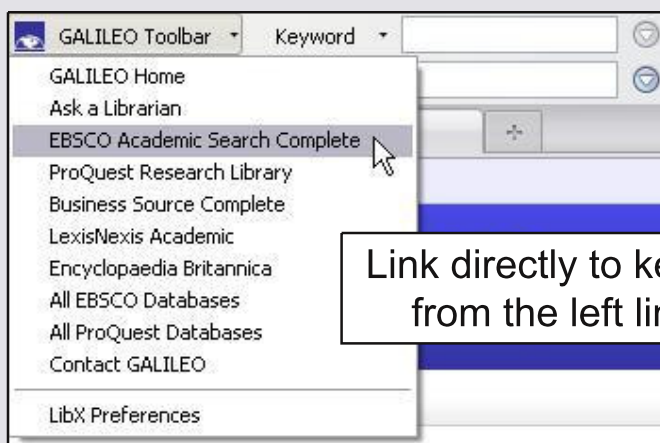

The **GALILEO Toolbar** is a browser plugin from LibX that provides quick and easy access to **GALILEO** and the rest of your library's resources right from your Firefox or Internet Explorer browser.

Search databases and your library catalog from the toolbar.

Find journals and magazines from the toolbar.

Link directly to key resources from the left links menu.