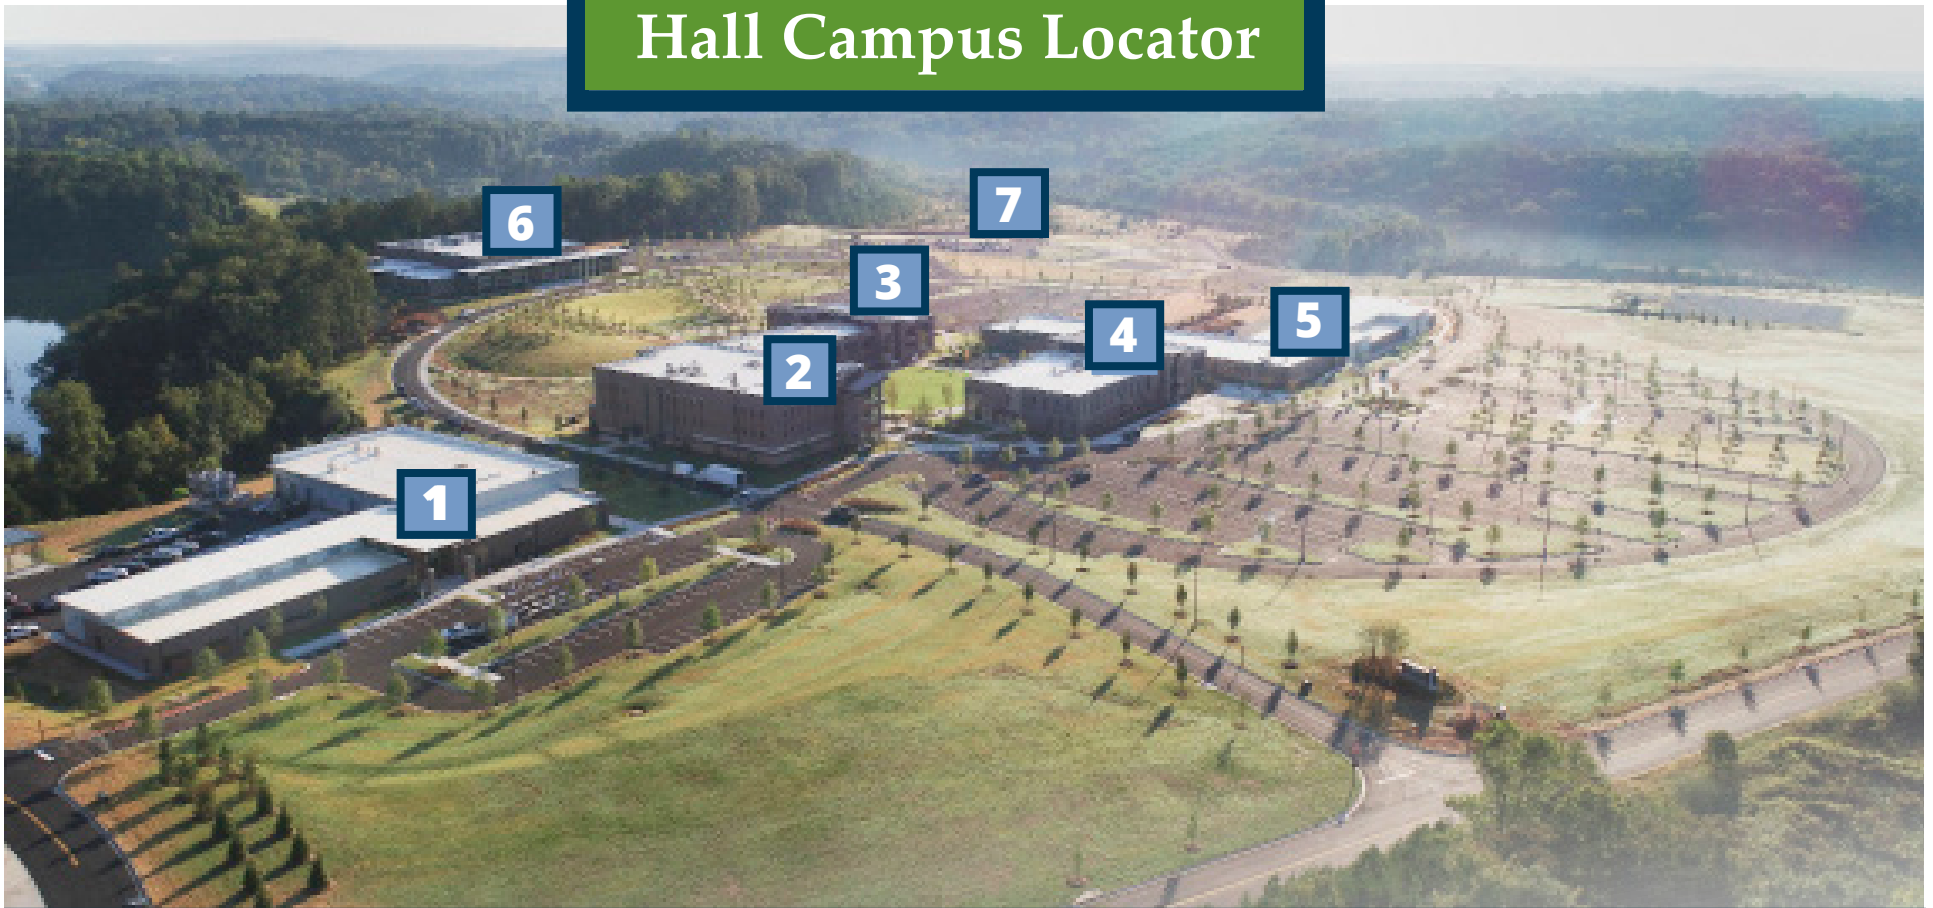

Hall Campus Locator

1 - Governor Nathan Deal Economic Development Center

2 - James A. Walters Allied Health Building

3 - Chris Riley Instructional Center

4 - Breeden-Giles Hall Administration Building

5 - Kubota Manufacturing Applied Technology Center

6 - Wilbur and Dixie Ramsey Conference Center

7 - Commercial Truck Driving Range

LANIER
Technical College
HALL CAMPUS

2535 Lanier Tech Drive, Gainesville, GA 30507

1 - Governor Nathan Deal Economic Development Center

4 - Breeden-Giles Administration Building

1st Floor

Admissions
Registrar
Financial Aid
Campus Police

2nd Floor

President's Office
Library
Foundation
Business Office
Academic Affairs
Communications

5 - Kubota Manufacturing Applied Technology Center

6 - Wilbur and Dixie Ramsey Conference Center

Culinary Arts Lab
Terrace
Bookstore
Ballroom

7 - Commercial Truck Driving Range