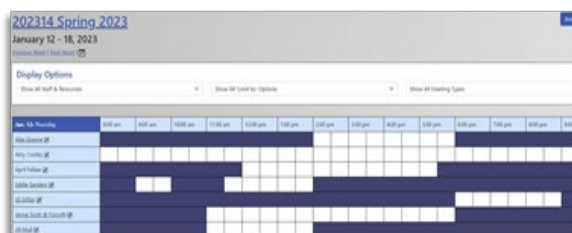

The Math Connection

Lanier Tech's QEP Newsletter – Spring 2023

The Student Success Center (SSC) Has A New Look!

The LTC Student Success Center at our Barrow campus has gotten a facelift with a new study room, individual chairs, and a large study table. Stop by room 246 and check out the new additions to our Barrow campus location!

There are also two ways of signing in to the SSC now! There is the *standard display* and the *calendar display* that allow students to search for a day and time when their favorite tutor is available!

SSC Sign-In Standard View

The SSC offers tutoring in Anatomy & Physiology, Business Technology, Biology, Chemistry, COMP 1000, Economics, Math, Physics, Psychology, Statistics, Writing, and even Library assistance is available online. Students can use the online platform to make virtual and live appointments, but students are always welcome to “walk-in” at the Student Success Centers at Hall, Forsyth, Dawson, and Barrow campuses, as well as the libraries at all campuses.

Answer on following page

LTC Student Success Center Online Spring Schedule

[tutoring.laniertech.edu](https://www.tutoring.laniertech.edu)

Anatomy & Physiology	Tuesday - Thursday	9:00am – 4:00pm
Biology	Monday/Wednesday	1:00pm – 6:00pm
Chemistry	Monday/Wednesday Tuesday/Thursday	12:00pm – 6:00pm 2:00pm – 4:00pm
Economics	Monday/Wednesday	2:00pm - 3:00pm
Math	Monday - Thursday Saturday	11:00am – 9:00pm 10:00am – 2:00pm
Physics	Monday/Wednesday Tuesday/Thursday	12:00pm – 2:00pm 2:00pm – 4:00pm
Psychology	Tuesday/Thursday	11:30am – 12:45pm
Statistics	Thursday	9:00am - 2:00pm 6:00pm - 9:00pm
	Saturday	10:00am – 2:00pm
Writing	Monday - Thursday	11:00am – 9:00pm
	Saturday	10:00am – 2:00pm
Library	Monday, Tuesday, Thursday	8:30am – 4:00pm
	Wednesday	12:30pm - 4:00pm