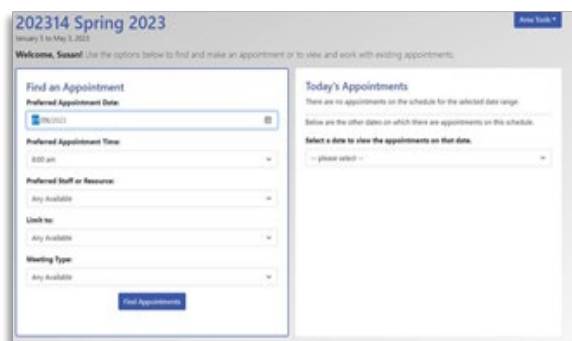

The Math Connection

Lanier Tech's QEP Newsletter – Spring 2023

The Student Success Center (SSC) Has A New Look!

The LTC Student Success Center at our Barrow campus has gotten a facelift with a new study room, individual chairs, and a large study table. Stop by room 246 and check out the new additions to our Barrow campus location!

There are also two ways of signing in to the SSC now! There is the *standard display* and the *calendar display* that allow students to search for a day and time when their favorite tutor is available!

SSC Sign-In Standard View

The SSC offers tutoring in Anatomy & Physiology, Business Technology, Biology, Chemistry, COMP 1000, Economics, Math, Physics, Psychology, Statistics, Writing, and even Library assistance is available online. Students can use the online platform to make virtual and live appointments, but students are always welcome to “walk-in” at the Student Success Centers at Hall, Forsyth, Dawson, and Barrow campuses, as well as the libraries at all campuses.