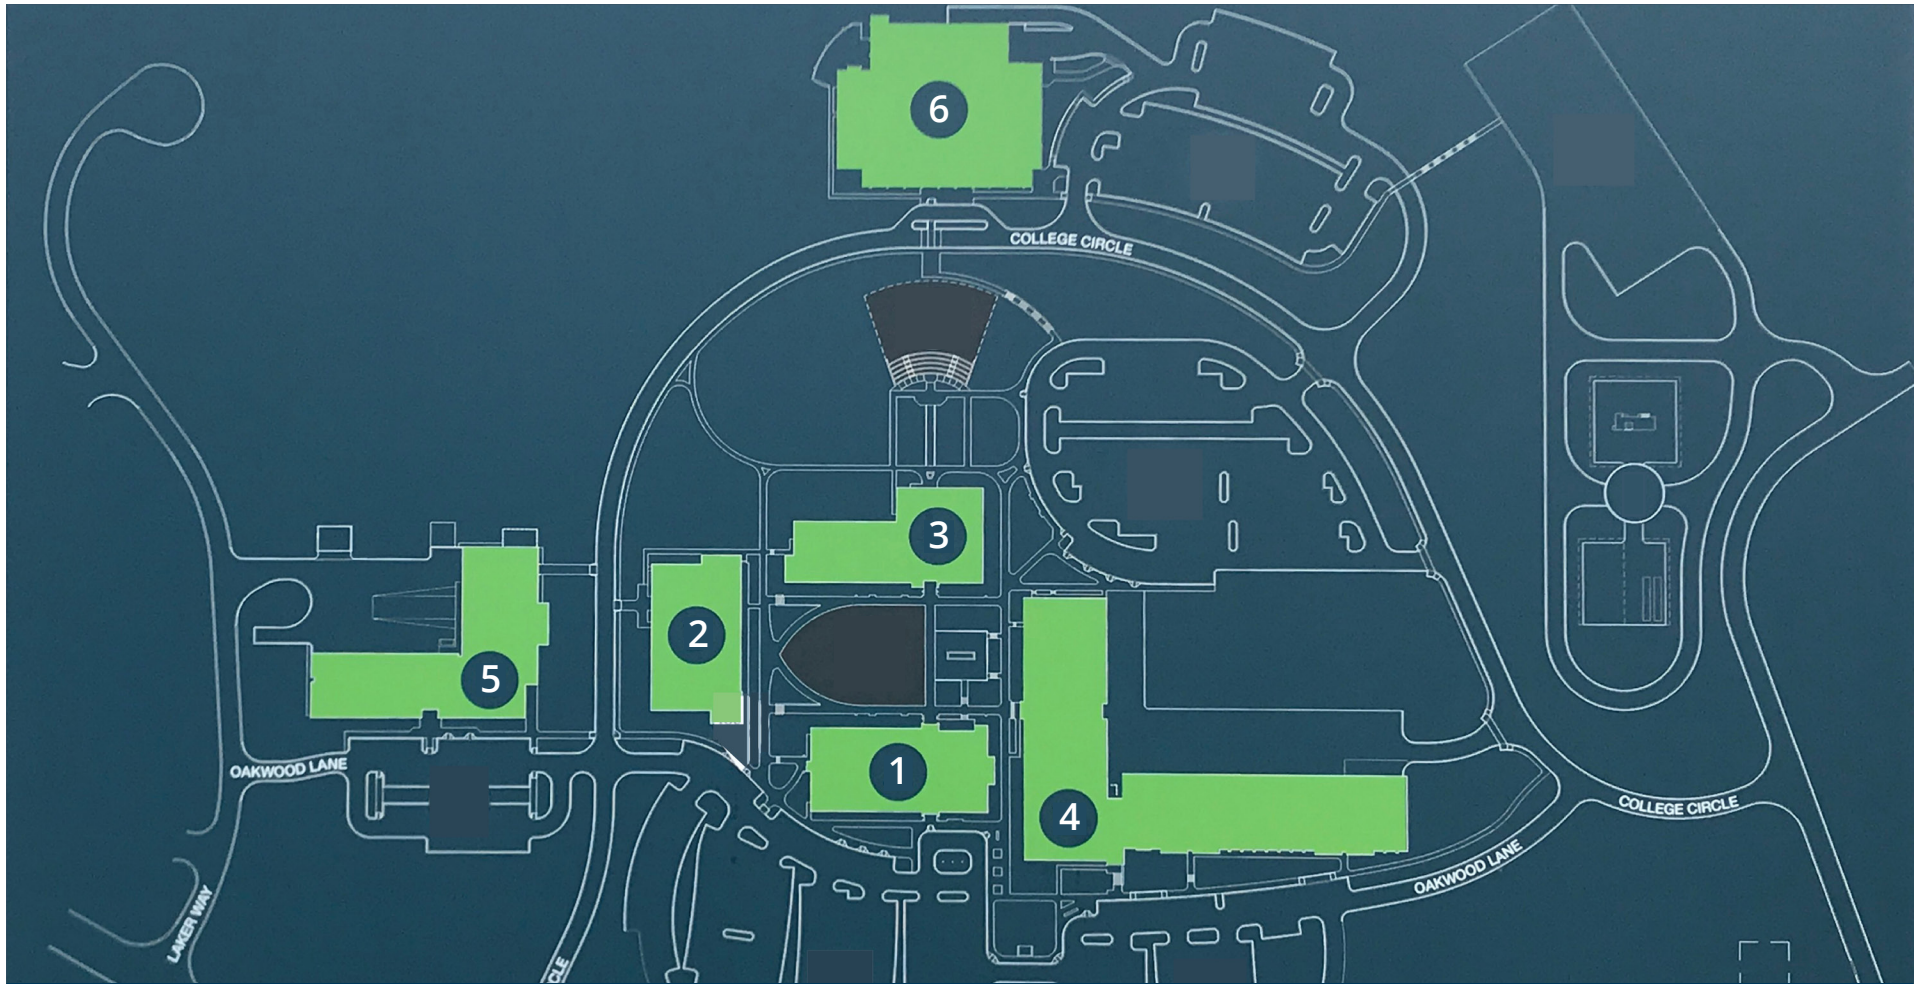

HALL CAMPUS LOCATOR

- 1 - Breeden-Giles Administration Building
- 2 - James A. Walters Allied Health Building
- 3- Chris Riley Instruction Building

- 4 - Kubota Manufacturing Applied Technology Center
- 5 - Governor Nathan Deal Economic Development Center
- 6 - Wilbur and Dixie Ramsey Conference Center